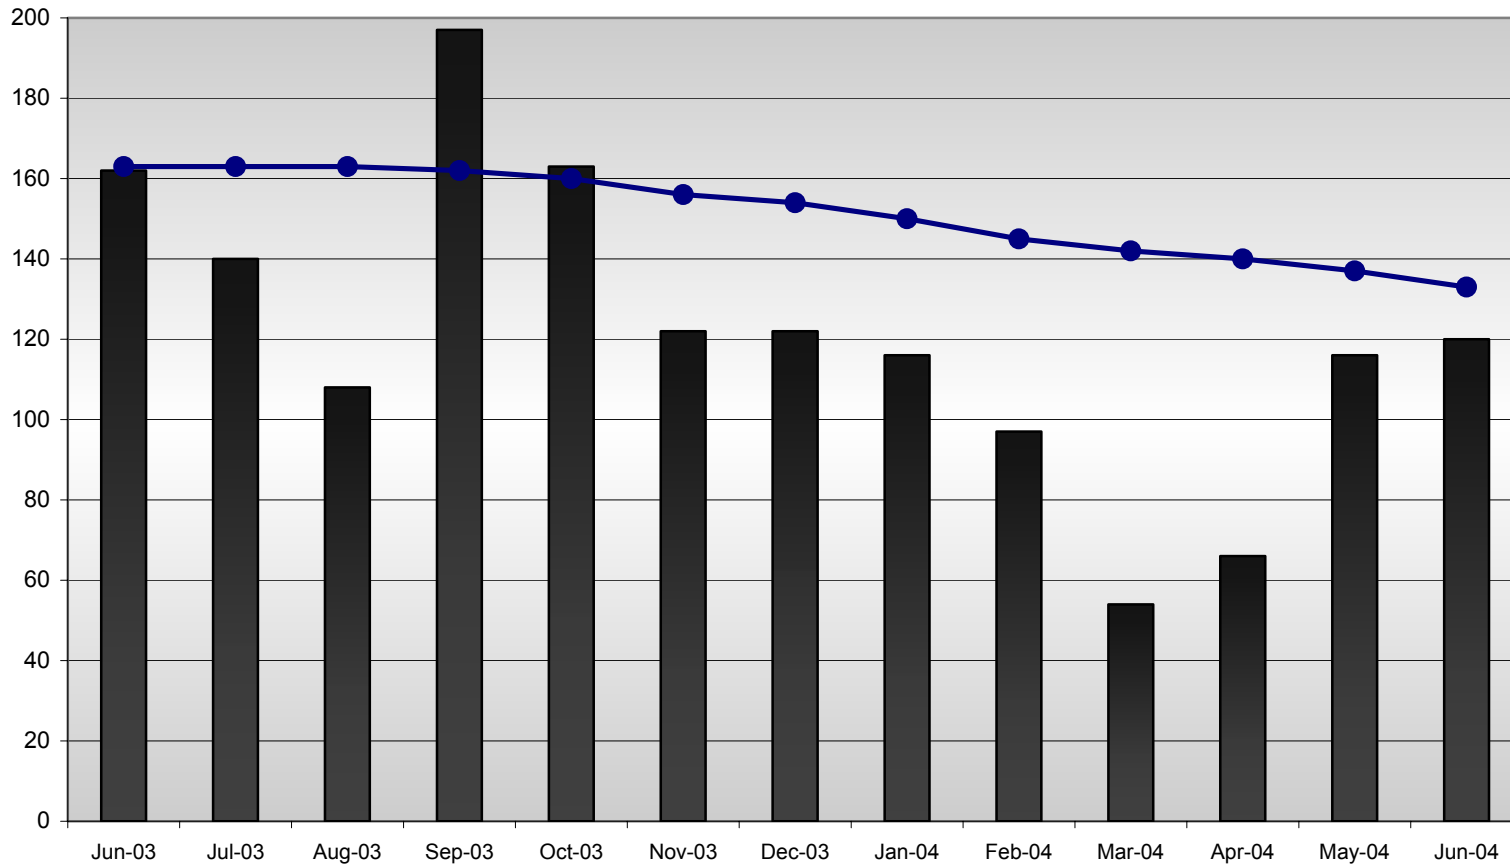

**Sedgefield PCT
Outpatient Long Waiters - 13 - 17 Weeks
2004/2005**

■ 13to <17 Weeks - Actuals
● 13 to <17 Weeks - Trajs

This page is intentionally left blank